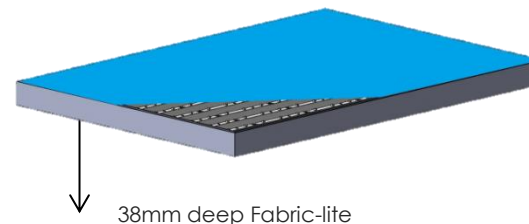

LIGHTBOX SPECIFICATION

Fabric-lite specification

- 38mm deep aluminium profile.
- Satin anodised silver finish.
- Option to powder coat to any RAL colour.
- Complete with an aluminium back panel.
- Can be manufactured up to approx. 60 x 40"

Standard Illumination

- IP20 rated LED Strips
- 30 LEDs per metre
- Colour: Pure White
- Colour temperature: 5800 – 6300K
- Operating Voltage: 12V DC
- Power Supply: Internal to the box
- Luminous Flux: Approx 5750 per square metre
- Power consumption: 69W per square metre.
- Further LED options available on request

Fixing recommendation

- Suitable for wall mounting
- Screw through back panel, taking care not to damage the LEDs

Graphic recommendations

- Suitable for a Fabric graphic with Silicone edging to all four sides

38mm Fabric-lite section

35mm LED spacing